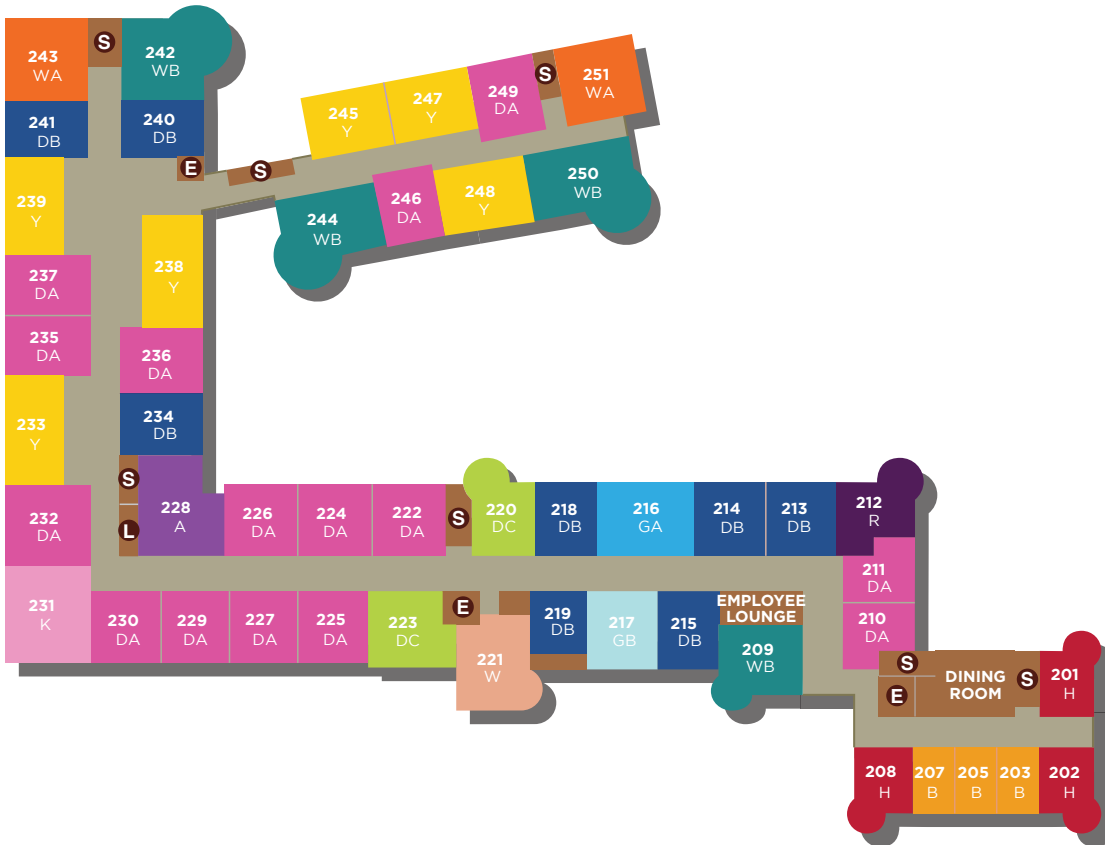

- S Stairs
- E Elevator
- T Trash
- L Laundry
- R Restrooms

3/19

Map not to scale

*Kisco Senior Living reserves the right to change pricing, delete or modify floor plans and specifications without notice or obligation. All square footage is approximate.*

# SITE PLAN

### LEVEL TWO

- Avon** - one bedroom, one bath
- Devon A** - one bedroom, one bath
- Devon B** - one bedroom, one bath
- Devon C** - one bedroom, one bath
- Greystone A** - two bedroom, two bath
- Greystone B** - two bedroom, two bath
- Kent** - two bedroom, two bath
- Regent** - one bedroom, one bath
- Weston** - two bedroom, two bath
- Windsor A** - two bedroom, two bath
- Windsor B** - two bedroom, two bath
- York** - one bedroom, one bath, den
- Brighton** - studio, one bath
- Hampton** - one bedroom, one bath

LEVEL FOUR

LEVEL FIVE

Map not to scale

- S Stairs
- E Elevator
- T Trash
- L Laundry
- R Restrooms