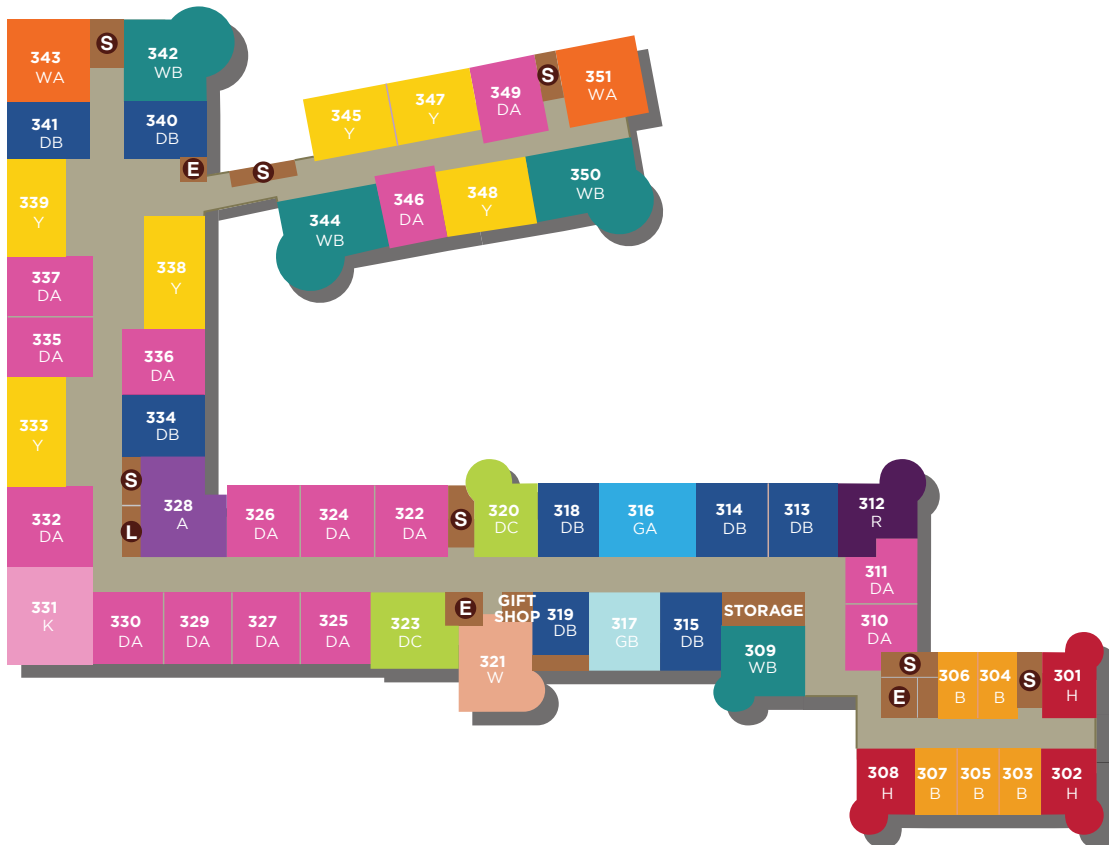

- S Stairs
- E Elevator
- T Trash
- L Laundry
- R Restrooms

3/19 Map not to scale

Kisco Senior Living reserves the right to change pricing, delete or modify floor plans and specifications without notice or obligation. All square footage is approximate.