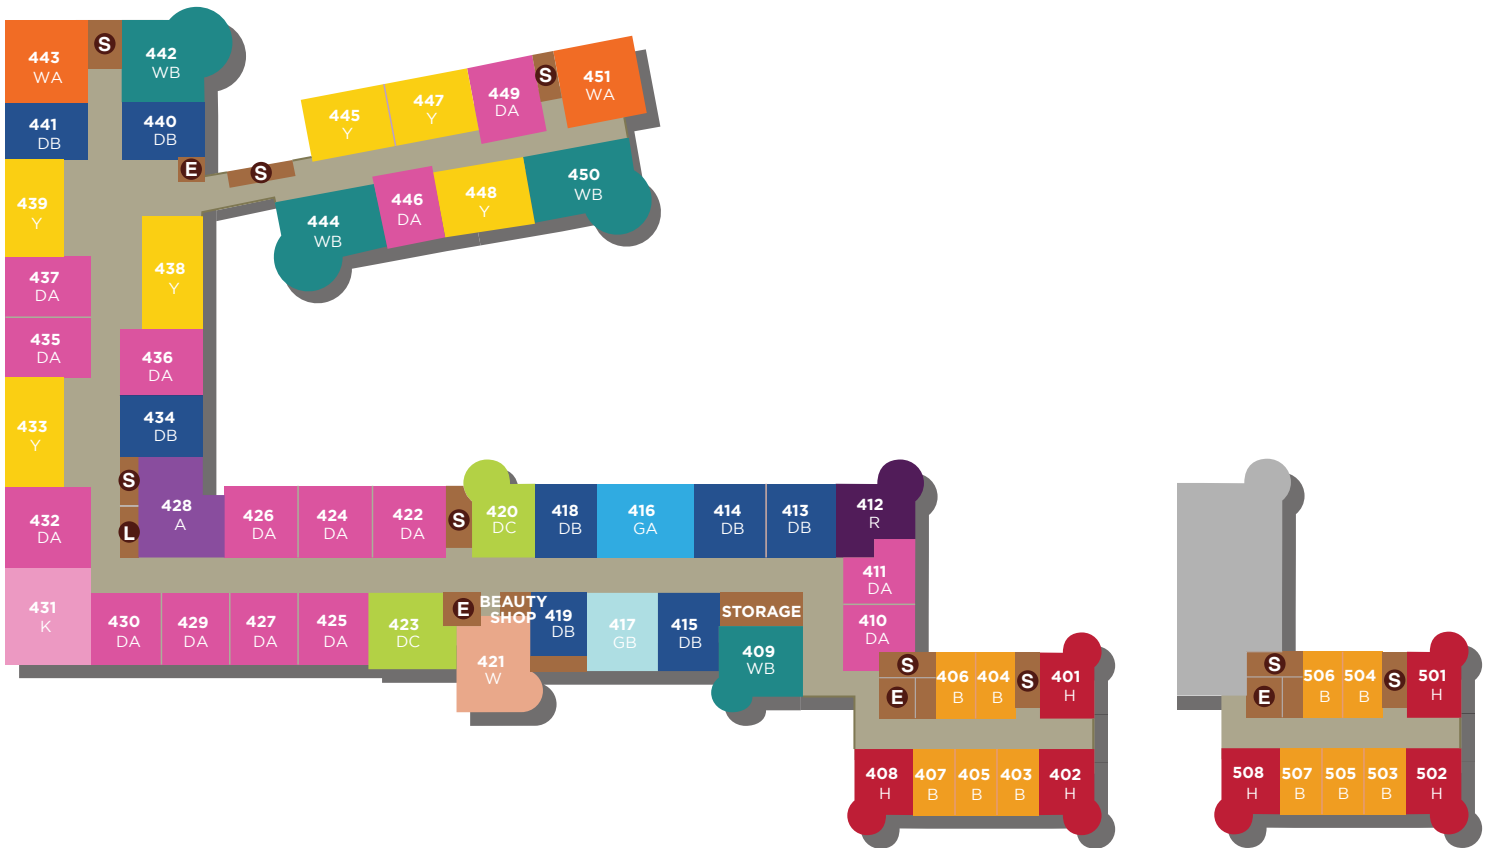

LEVEL FOUR

LEVEL FIVE

Map not to scale

- S Stairs
- E Elevator
- T Trash
- L Laundry
- R Restrooms